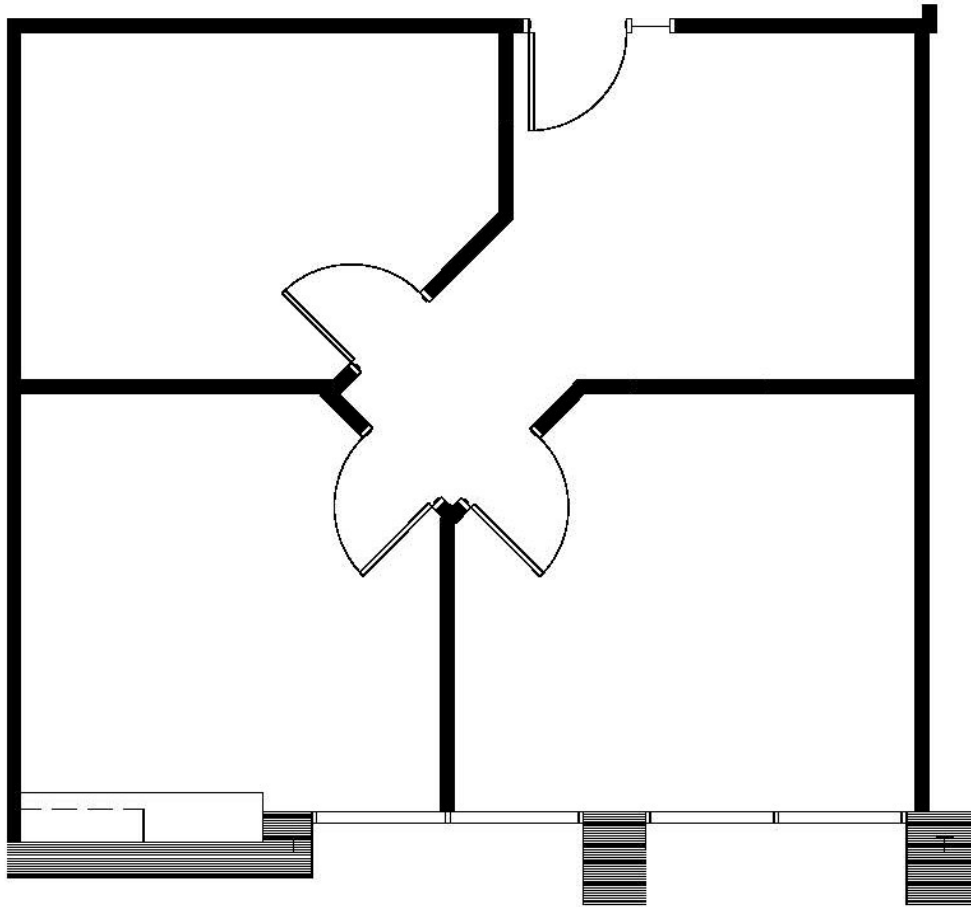

SUITE 125
811 RSF
6320 LBJ FREEWAY
DALLAS, TEXAS

NOTE: ROOM SIZES ARE ROUNDED TO NOMINAL DIMENSIONS

Key Plan 1st Floor

FOR INFORMATION CONTACT:
RYAN PHILLIPS 469.522.4308
ryanphil@signatureasset.com